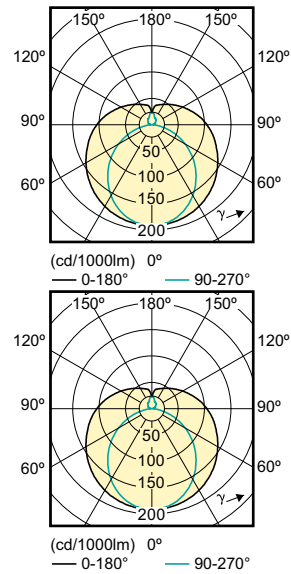

Essential LED tubes T8

Order Code	Full Product Name	Código da cor	Temperatura de cor correlacionada (Nom.)	Fluxo luminoso (nominal) (Nom.)
929001193972	CorePro LEDtube 1200mm 18W 840 T8C W G	840	4000 K	1850 lm
929001194572	CorePro LEDtube 1200mm 18W 865 T8C W G	865	6500 K	1850 lm
929001194672	CorePro LEDtube 600mm 9W 840 T8 C W G	840	4000 K	900 lm
929001194772	CorePro LEDtube 600mm 9W 865 T8 C W G	865	6500 K	900 lm

© 2018 Signify Holding Todos os direitos reservados. Signify não oferece qualquer representação ou garantia quanto à precisão ou à integridade das informações incluídas aqui e não se responsabiliza por qualquer ação em função disso.

As informações apresentadas neste documento não se destinam a qualquer oferta comercial e não compõem parte de qualquer cotação ou contrato, a menos que seja acordado pela Signify. Todas as marcas comerciais são de propriedade da Signify Holding ou de seus respectivos proprietários.

www.lighting.philips.com

2018, Novembro 19 - Dados sujeitos a alteração