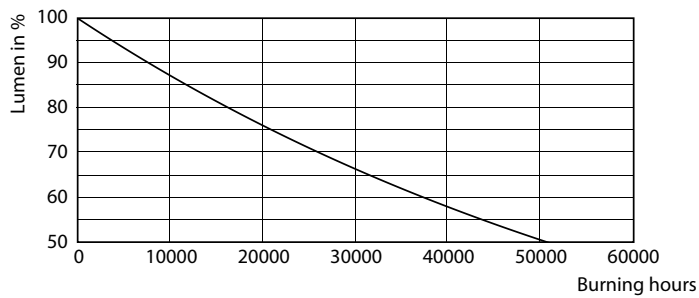

Vida útil

250W E40 Others FR