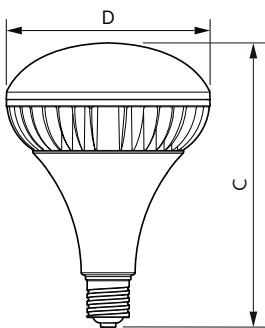

Rede elétrica de LED TrueForce industrial e de varejo (Highbay – HPI/SON/HPL)

Mechanical and Housing	
Bulb Finish	Foscado (FR)
Approval and Application	
Consumo de energia kWh/1000 h	85 kWh
Product Data	
Full product code	871869682676800
Order product name	TrueForce HB 100-85W E40 865 120D LA

EAN/UPC - Product	8718696826768
Order code	929001875912
Local Code	929001875912
Numerator - Quantity Per Pack	1
Numerator - Packs per outer box	2
Material Nr. (12NC)	929001875912
Net Weight (Piece)	0,627 kg

Avisos e Segurança

- A versão EM requer um balastro EM para operar. Consulte o guia de instalação ou consulte um representante da Philips Lighting.

Desenho dimensional

High Bay 95W-10000lm 60D 6500K E40 ND

Product	D	C
TForce HB 100-85W E40 865 120D LA	190 mm	270 mm

Dados fotométricos

250W E40 Others FR 120D 865 6500K