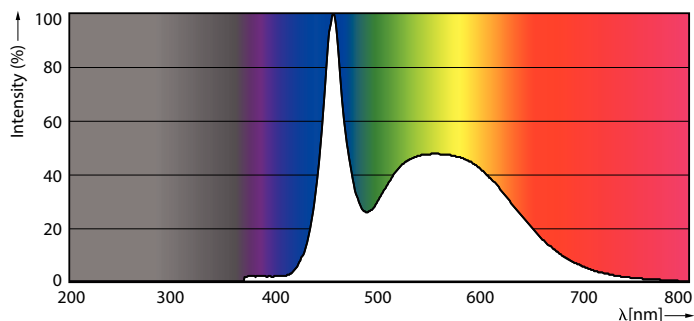

250W E40 Others FR